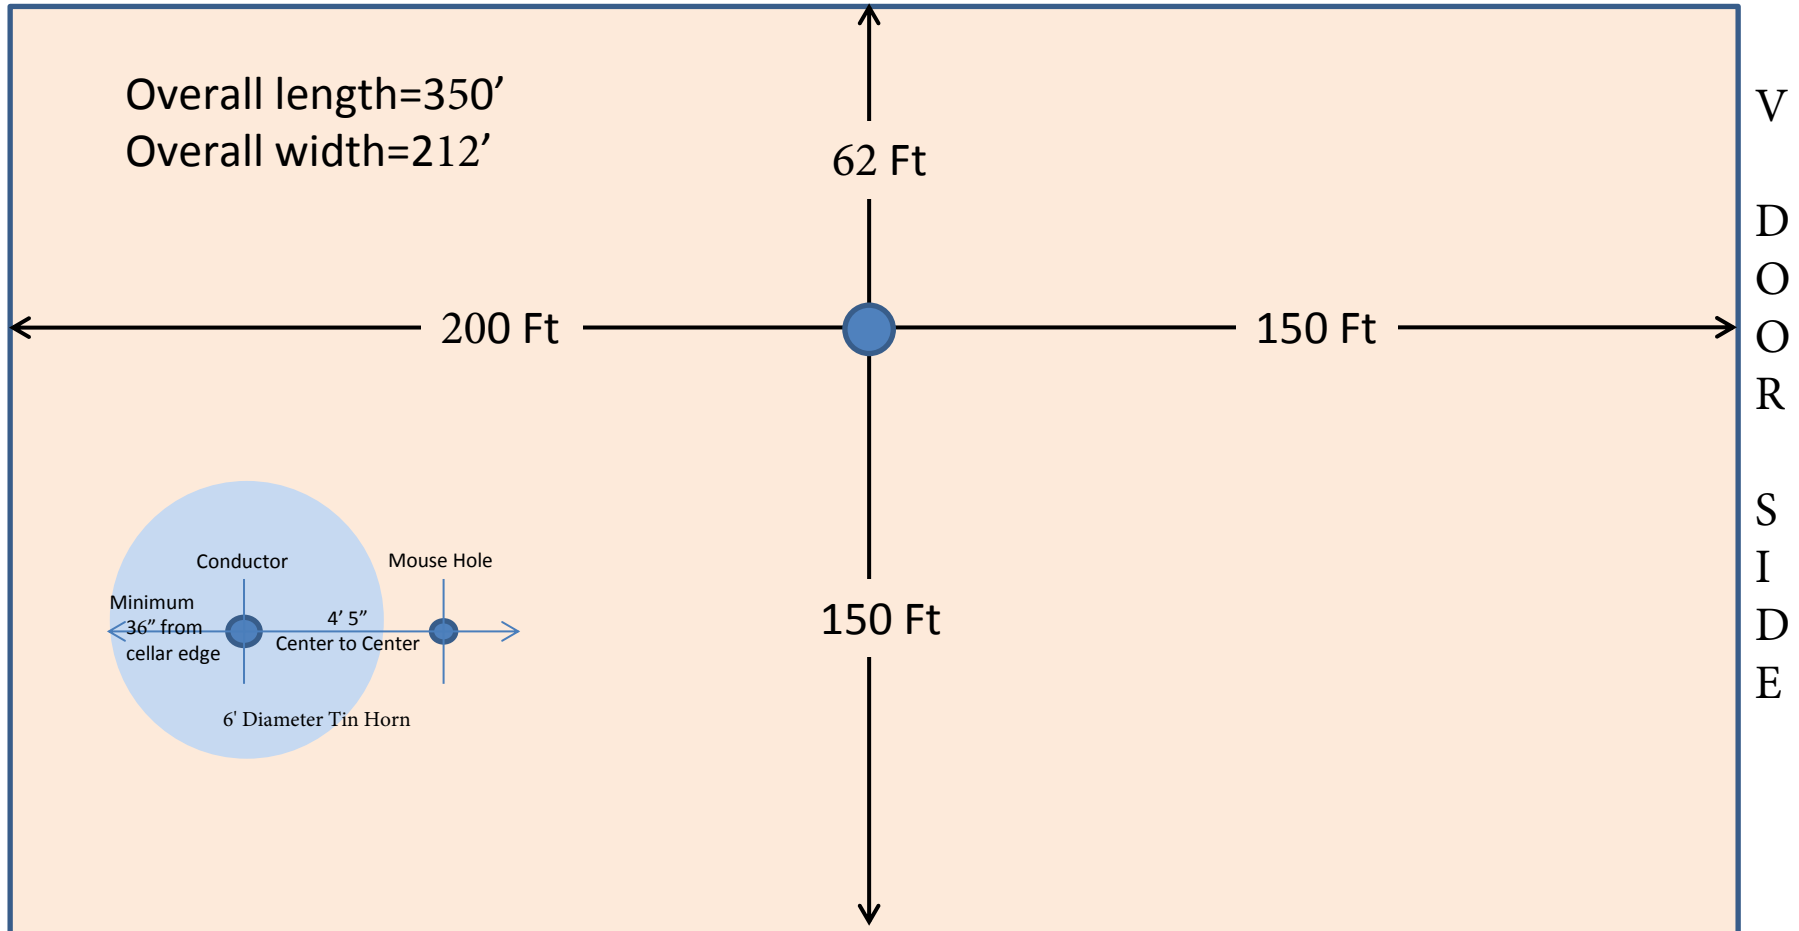

# Wisco Moran Rig 7

## Location Plat

Mud Pit Side

House Side