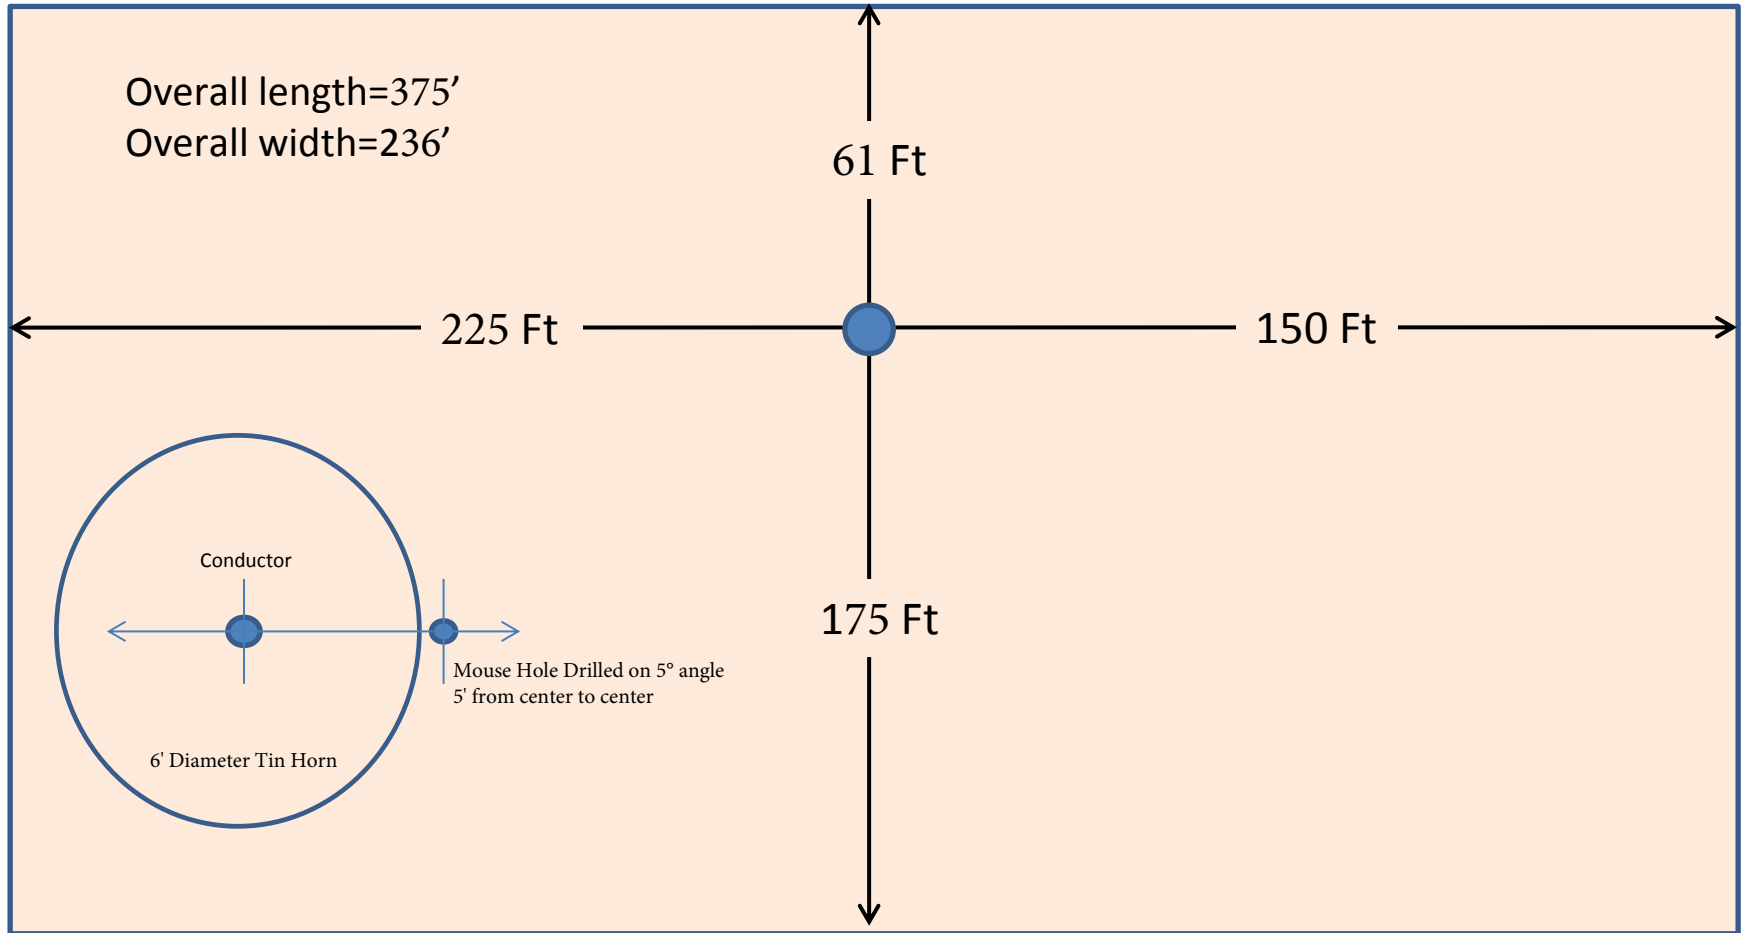

# Wisco Moran Rig 16

## Location Plat

Mud Pit Side

House Side