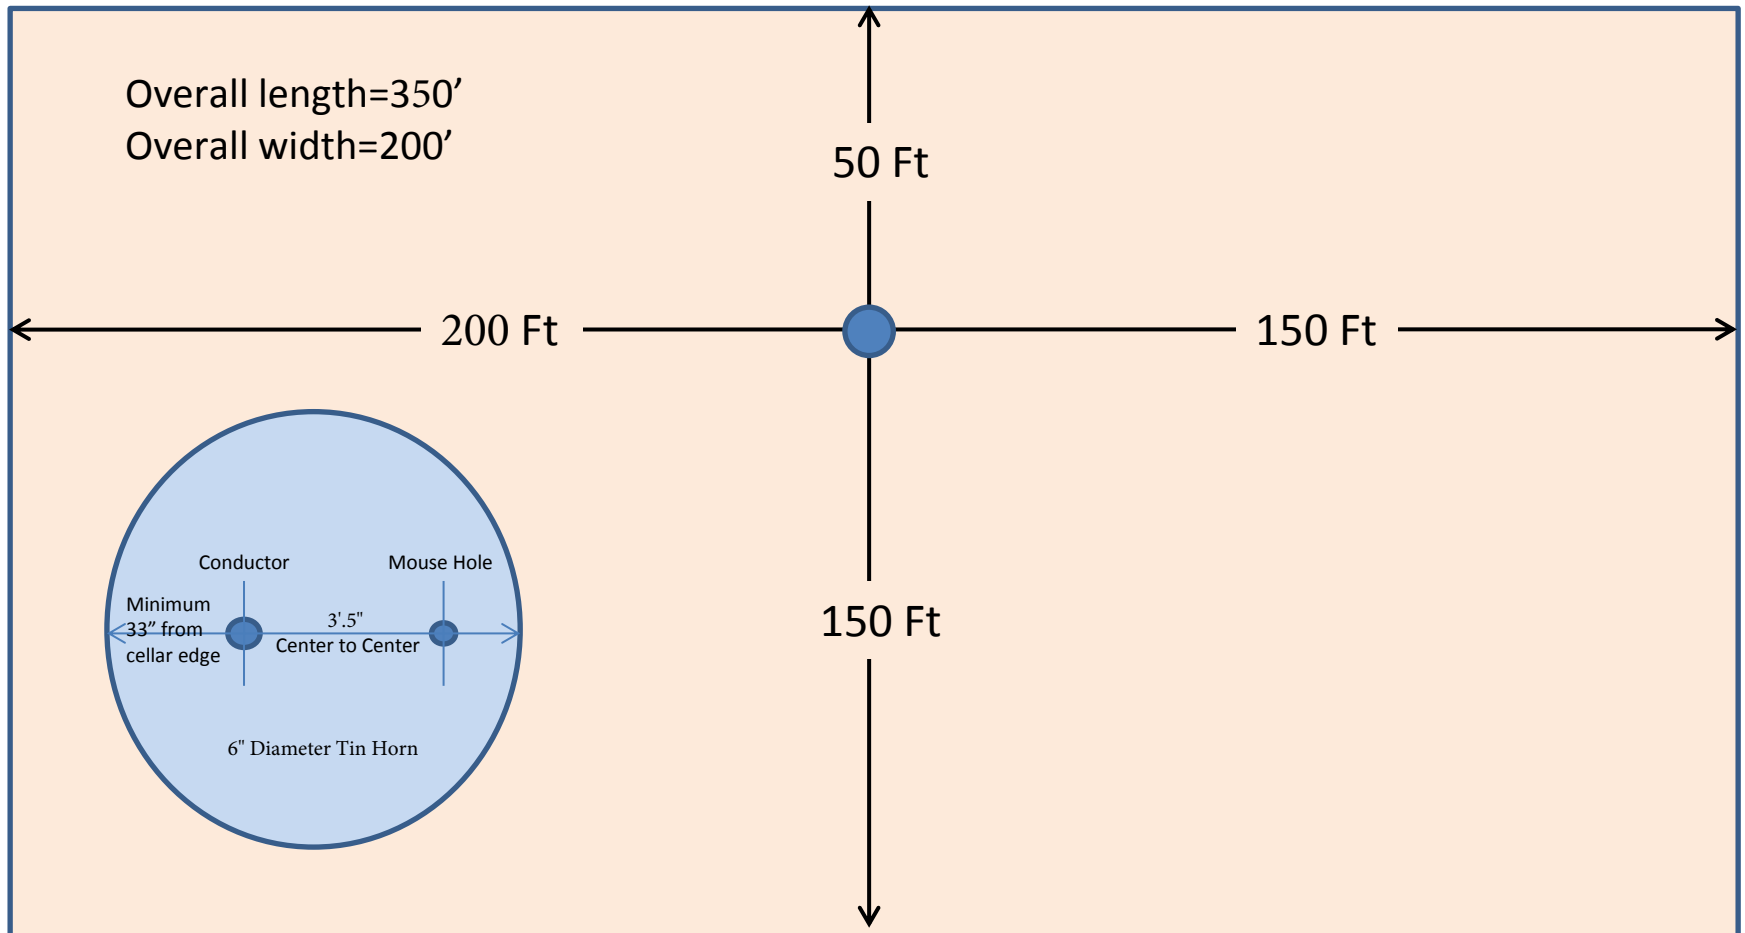

Wisco Moran Rig 1

Location Plat

Mud Pit Side

House Side