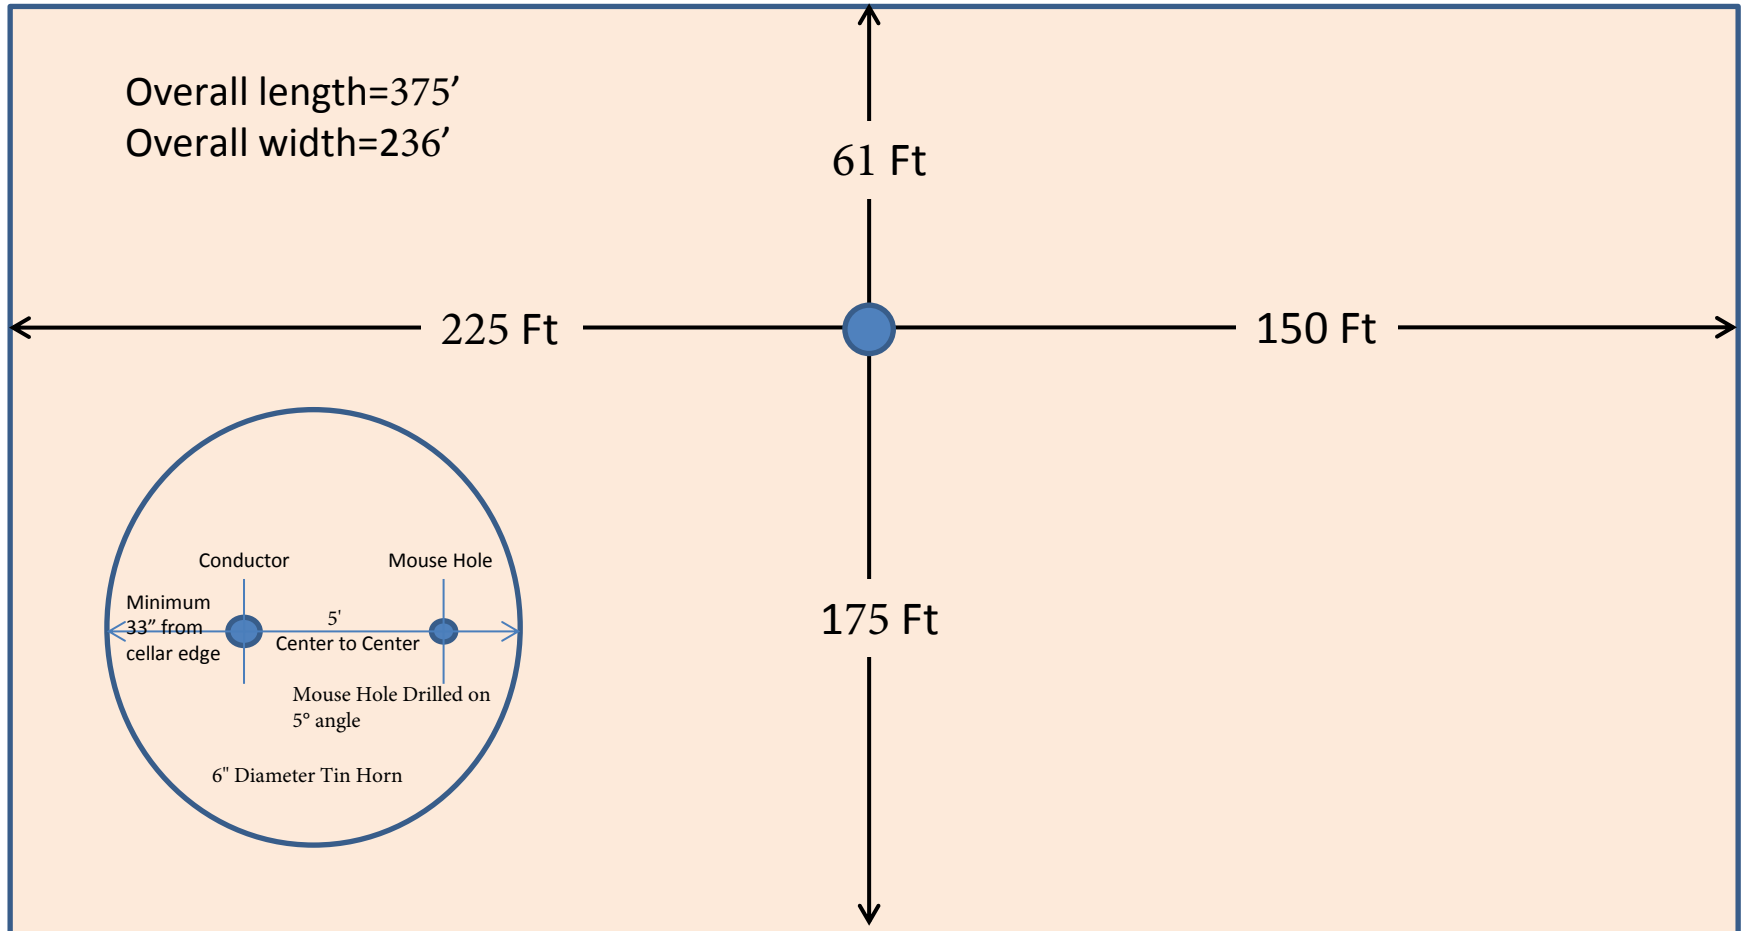

Wisco Moran Rig 16

Location Plat

Mud Pit Side

V
D
O
R
S
I
D
E

House Side